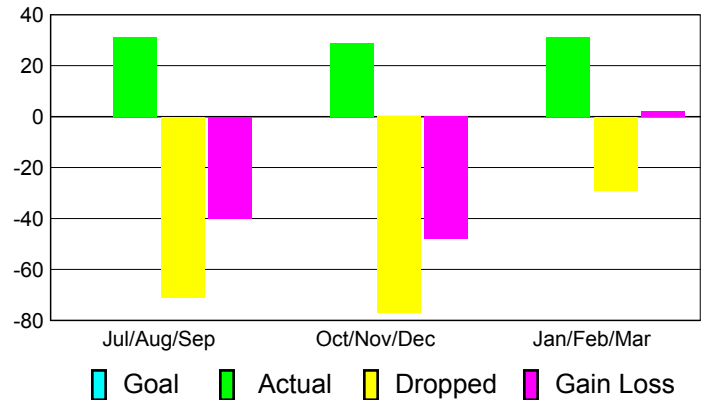

Membership Results 2010-2011

Goal, New, Dropped, Gain/Loss

Comparison of Membership Gain/Loss

Current Year Compared to the Previous Year